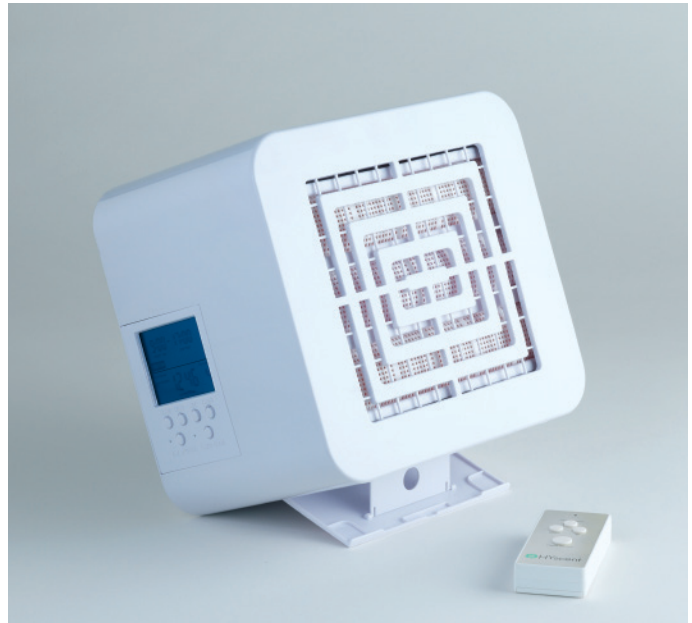

STEALTH

The Ultimate Fragrance Diffuser

STEALTH

Versatility matters:
Large spaces,
Stealth has it covered

How much fragrance? How much space?

Six refill ports and seven fan speeds offer the most affordable and effective solution for fragrancing large and challenging spaces.

Mount the Stealth on the wall using the multidirectional wall mount (sold separately), or on the floor using the integrated flip stand which aids in directing the fragrance release towards the center of the space.

Save Time

- Replace refill in seconds, with easy "one-click" loading

Simple to Operate

- Program when the Stealth will operate, how big of a space is to be fragranced and how much fragrance is to be released

STEALTH Dimensions

L: 24.3" (617mm)
W: 16" (406mm)
H: 21.8" (554mm)

Item No:

White: HD30011
Black: HD30012
White Wall Mount: HSB1011
Black Wall Mount : HSB1012

STEALTH

Floor or wall placement

The Stealth has been designed with an integrated stand enabling it to be placed either on the floor or elevated surface. Use the wall mount for higher multidirectional permanent installation option.