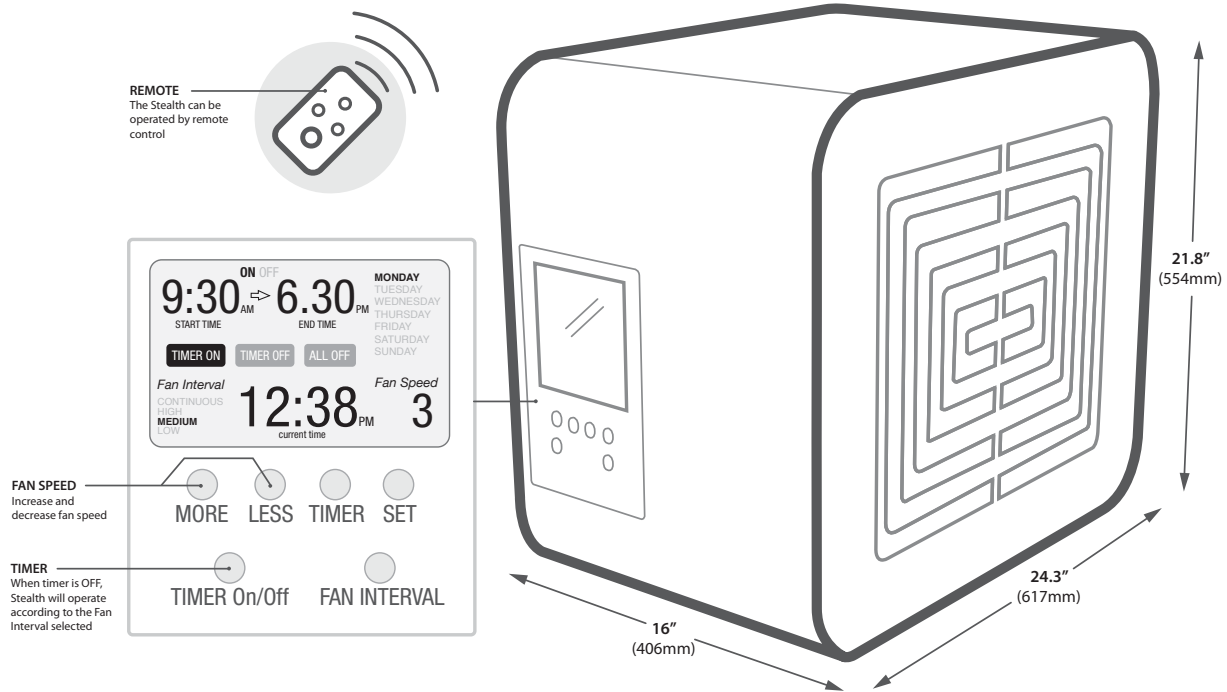

STEALTH Dimensions

L: 24.3" (617mm)
W: 16" (406mm)
H: 21.8" (554mm)

Item No:

White: HD30011
Black: HD30012
White Wall Mount: HSB1011
Black Wall Mount : HSB1012

STEALTH

Floor or wall placement

The Stealth has been designed with an integrated stand enabling it to be placed either on the floor or elevated surface. Use the wall mount for higher multidirectional permanent installation option.